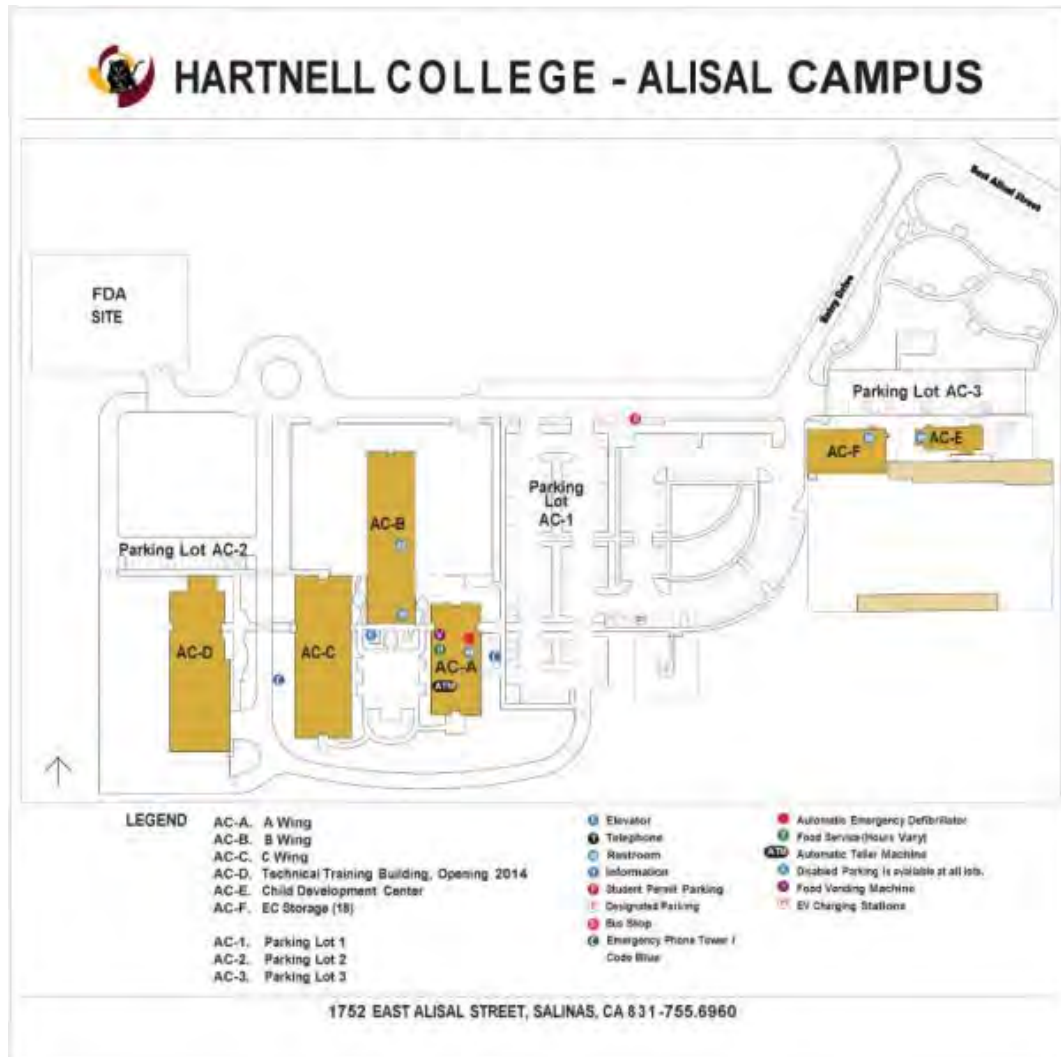

# HARTNELL COLLEGE

411 CENTRAL AVENUE, SALINAS CA 93901 831-755.6700

# SOLEDAD EDUCATION CENTER

LEGEND CR Community Room  
V Vending Machines

- Restroom
- Accessible Access or Parking
- EV Charging Stations- future
- Emergency Phone Tower / Code Blue
- Bus Stop

1505 Metz Road, Soledad, CA 831-759-6051

# HARTNELL COLLEGE CASTROVILLE EDUCATION CENTER