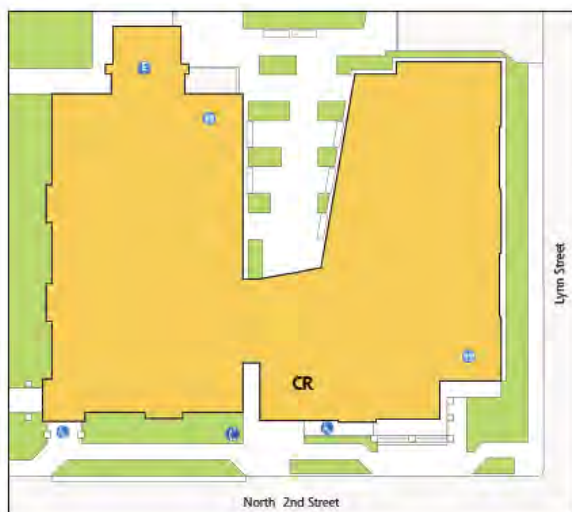

# SOLEDAD EDUCATION CENTER

LEGEND CR Community Room  
V Vending Machines

- Restroom
- Accessible Access or Parking
- EV Charging Stations- future
- Emergency Phone Tower / Code Blue
- Bus Stop

1505 Metz Road, Soledad, CA 831-759-6051